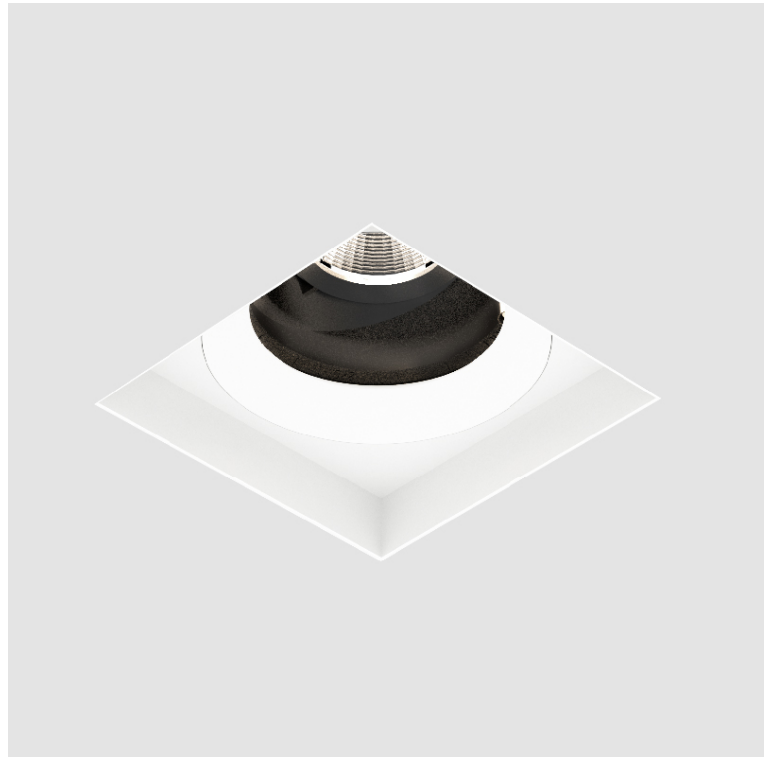

ELECTRICAL

Lamp Type: LED (Zhaga Standard)
Input Wattage (W): 13.2 (2700K) / 16.5
Total Output Wattage (W): 12 (2700K) / 15
Dimming: Tri-Mode (Non-Dimming and Phase Dimming (120Vac only) and 0-10V Dimming)
Driver Included: No
Driver Location: Recessed Housing
Driver Type: Constant Current - Universal
Driver Class: Class 2
Housing: See components
Input Voltage (V): 120 - 277
Constant Current (MA): 350

LED

Number of LEDs: 1
Color Temperature (°K): 2700 / 3000 / 3500 / 4000
Max. Delivered Lumen (lm): 850 / 950 / 1019 / 1040
Nominal Lumen (lm): 960 / 1070 / 1156 / 1180
CRI: >90 CRI
Efficiency (%): 88.5
Lamp Life (hrs): 50000
Upon Request: RGB-W Tunable White Special Color Temperature Special LED

OPTICAL

Reflector: 10
Adjustability: Rotational 355°; Tilt 30°
Upon Request: Special Beam Angles

RATINGS AND CERTIFICATIONS

Zaneen Lighting © 2024, T 1-800-380-3382, F 416-247-9319, www.zaneen.com

Available for international specifications by adding "INT" at the end of the existing Model #. For assistance on 'custom' specifications, contact zteam@zaneen.com. In a constant effort to supply the best product, we reserve the right to change specifications or materials without notice. The most recent specification sheets are found at zaneen.com
IP rating: IP20