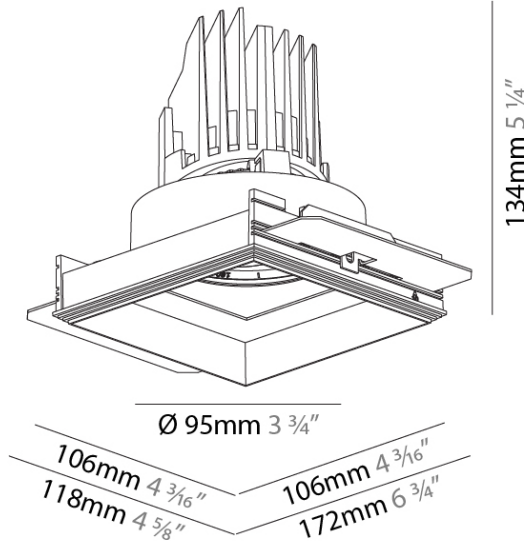

ELECTRICAL

Lamp Type: LED (Zhaga Standard)
Input Wattage (W): 13.2 / 16.5
Total Output Wattage (W): 12.1 / 14.7
[Dimming: Tri-Mode (Non-Dimming and Phase Dimming (120Vac only) and 0-10V Dimming)](#)
Driver Included: No
Driver Location: Recessed Housing
Driver Type: Constant Current - Universal
Driver Class: Class 2
Housing: See components
Input Voltage (V): 120 - 277
Constant Current (MA): 350

LED

Number of LEDs: 1
[Color Temperature (°K): 2700 / 3000 / 3500 / 4000](#)
Max. Delivered Lumen (lm): 850 / 950 / 1019 / 1040
Nominal Lumen (lm): 960 / 1070 / 1156 / 1180
CRI: >90 CRI
Efficiency (%): 88.5
Lamp Life (hrs): 50000
Upon Request: RGB-W Tunable White Special Color Temperature
Special LED

OPTICAL

Reflector?: 10
Adjustability: Rotational 355°; Tilt 30°
Upon Request: Special Beam Angles

RATINGS AND CERTIFICATIONS
© 2024 Zaneen LLC, 10000 180-3382, F 416-247-9319, www.zaneen.com

Available for international specifications by adding "INT" at the end of the existing Model #. For assistance on 'custom' specifications, contact zteam@zaneen.com.
Certified By: Certified for North American Standards
In a constant effort to supply the best product, we reserve the right to change specifications or materials without notice. The most recent specification sheets are found at zaneen.com
IP rating: IP20