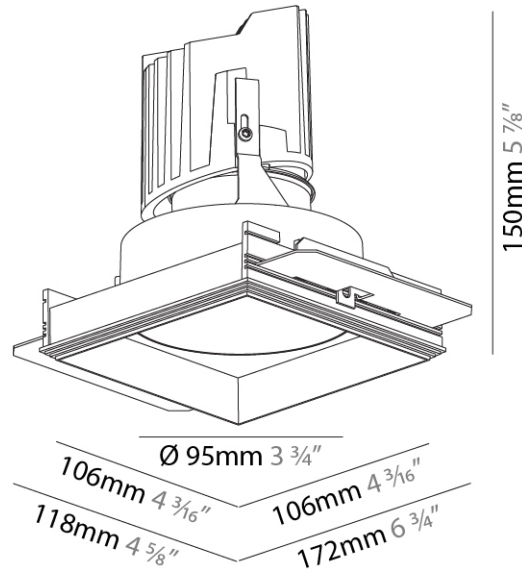

Shape: Square
Diameter (mm): 95
Diameter (in): 3 3/4
Length (mm): 106
Length (in): 4 3/16
Width (mm): 106
Width (in): 4 3/16
Depth (mm): 150
Depth (in): 5 7/8

Ceiling Thickness (mm): 10 / 12.5 / 15 / 25
Ceiling Thickness (in): 3/8 or 1/2 or 9/16 or 1

Min. Recessing Depth (mm): 170
Min. Recessing Depth (in): 6 11/16
Light Distribution: Downlight

Weight (kg): 0.705
Weight (lbs): 1.55

Fixture Finish: SSR / BKV / CWI / CRY / HAB / LAG / UFT / ITA / RUA / RUR / MIC / FTG / MYG / TWT / LOD / PUS / FRO / FUP / KIA / POP / BLS / SPG / MEY / GOH / GUM / CHC / COM / ABZ / JAG / OBR / MOS / ROR

Fixture Material: Aluminum Die Cast
Cut-out Measurements: 120mm / 4 3/4" x 120mm / 4 3/4"
Upon Request: Unique Ceiling Thickness

ELECTRICAL

Lamp Type: LED (Zhaga Standard)
Input Wattage (W): 15.5
Total Output Wattage (W): 14.5
Dimming: Tri-Mode (Non-Dimming and Phase Dimming (120Vac only) and 0-10V Dimming)

Driver Included: No
Driver Location: Recessed Housing
Driver Type: Constant Current - Universal
Driver Class: Class 2
Housing: See components
Input Voltage (V): 120 - 277
Constant Current (MA): 500

LED

Number of LEDs: 1
Color Temperature (°K): 2700 / 3000 / 3500 / 4000
Max. Delivered Lumen (lm): 940 / 980 / 1029 / 1050
Nominal Lumen (lm): 1386 / 1438 / 1511 / 1542
CRI: >90 CRI
Efficiency (%): 87.9 / 88.4 / 87.9
Lamp Life (hrs): 50000

Upon Request: RGB-W Tunable White Special Color Temperature Special LED

OPTICAL

Reflector*: 20 / 40 / 60
Upon Request: Special Beam Angles

© 2024 Zaneen Lighting, Inc. 10000 188-3382, F 416-247-9319, www.zaneen.com

Available for international specifications by adding 'INT' at the end of the existing Model #. For assistance on 'custom' specifications, contact zteam@zaneen.com. In a constant effort to supply the best product, we reserve the right to change specifications or materials without notice. The most recent specification sheets are found at zaneen.com

IP rating: IP20