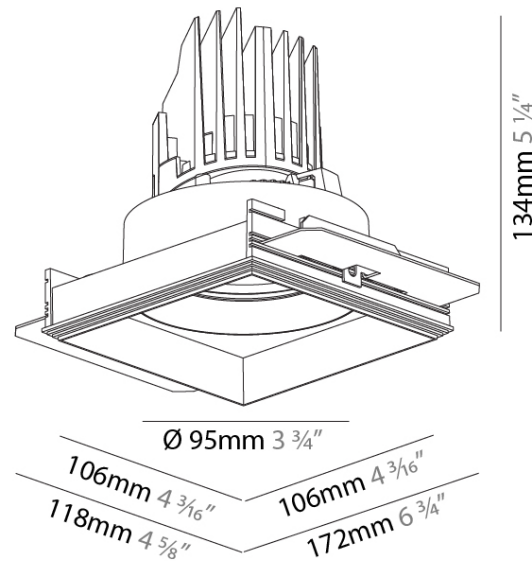

ELECTRICAL

Lamp Type: LED (Zhaga Standard)
Input Wattage (W): 13.2 (2700K) / 16.5
Total Output Wattage (W): 12 (2700K) / 15
Dimming: Tri-Mode (Non-Dimming and Phase Dimming (120Vac only) and 0-10V Dimming)
Driver Included: No
Driver Location: Recessed Housing
Driver Type: Constant Current - Universal
Driver Class: Class 2
Housing: See components
Input Voltage (V): 120 - 277
Constant Current (MA): 350

LED

Number of LEDs: 1
Color Temperature (°K): 2700 / 3000 / 3500 / 4000
Max. Delivered Lumen (lm): 850 / 950 / 1019 / 1040
Nominal Lumen (lm): 960 / 1070 / 1156 / 1180
CRI: >90 CRI
Efficiency (%): 88.5
Lamp Life (hrs): 50000
Upon Request: RGB-W Tunable White Special Color Temperature Special LED

OPTICAL

Reflector: 10
Adjustability: Rotational 355°; Tilt 30°
Upon Request: Special Beam Angles

RATINGS AND CERTIFICATIONS

Zaneen Lighting © 2024, T 1-800-380-3382, F 416-247-9319, www.zaneen.com

Available for international specifications by adding "INT" at the end of the existing Model #. For assistance on 'custom' specifications, contact zteam@zaneen.com. In a constant effort to supply the best product, we reserve the right to change specifications or materials without notice. The most recent specification sheets are found at zaneen.com
IP rating: IP20